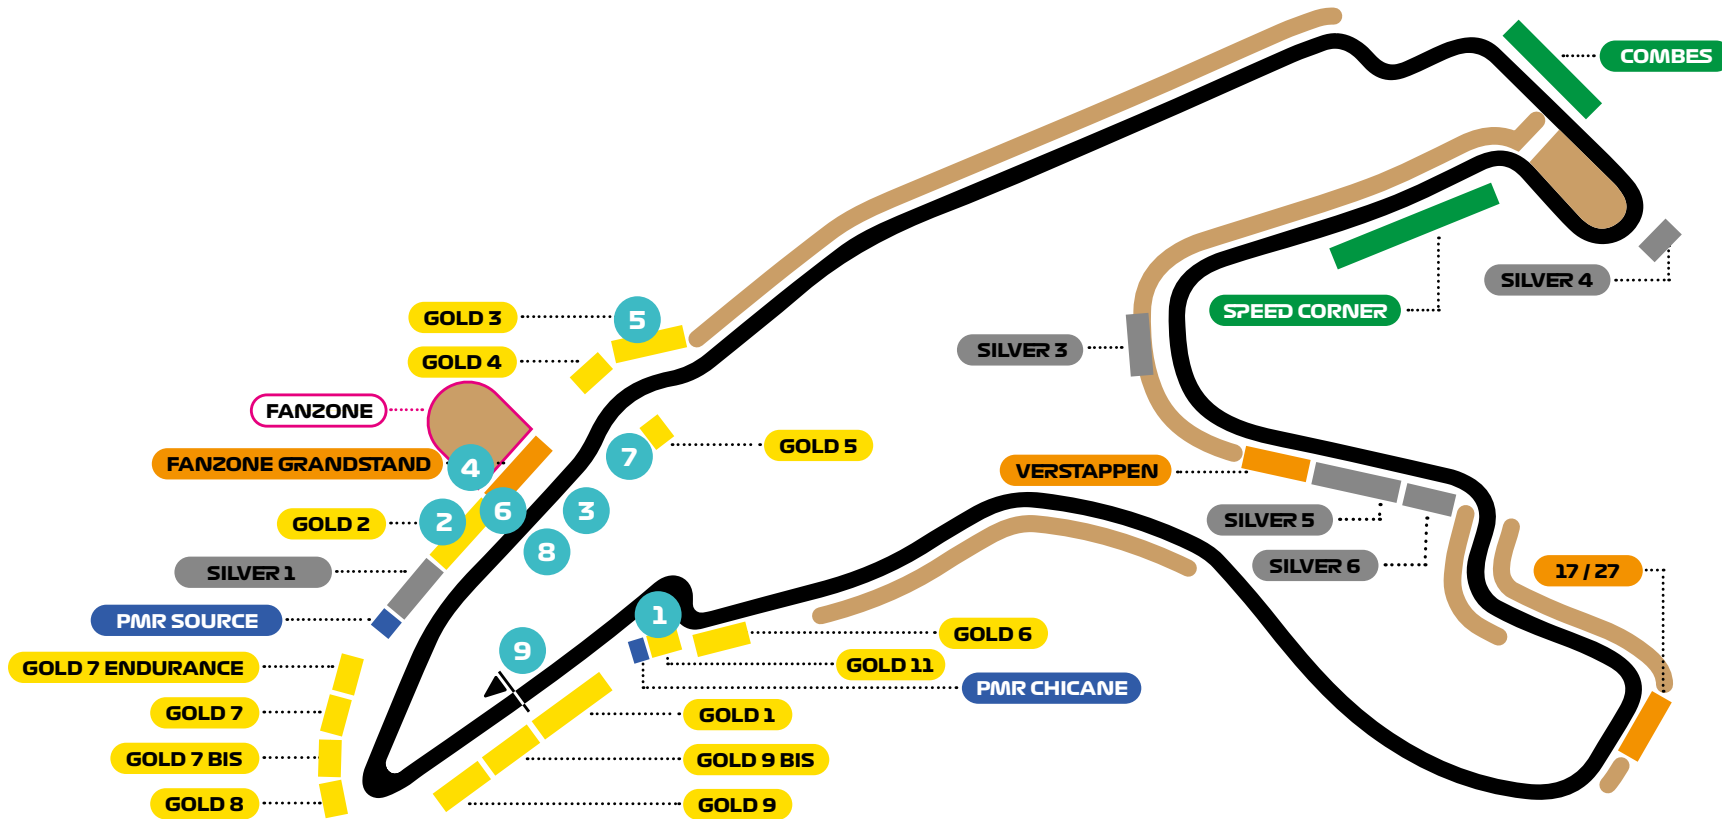

Fri. - Sat. Sunday **3-Days**

● Gold 1		430 €	570 €	625 €
● Gold 2		430 €	570 €	625 €
● Gold 2 Premium		x	x	925 €
● Gold 3		430 €	570 €	625 €
● Gold 4		x	x	485 €
● Gold 4 (children)		x	x	230 €
● Gold 6		x	x	520 €
● Gold 7		x	x	555 €
● Gold 7 Bis		x	x	495 €
● Gold 7 Endurance		x	x	495 €
● Gold 8		430 €	570 €	625 €
● Gold 9		405 €	525 €	575 €
● Gold 9 bis		x	x	505 €
● Gold 11 Premium		x	x	815 €
● Silver 1		x	x	395 €
● Silver 3		x	x	360 €
● Silver 4		x	x	395 €
● Silver 5		225 €	315 €	350 €
● Silver 6		275 €	355 €	390 €
● Silver 6 - Pitlane walk (Thu) 4 days package				490 €
● Fanzone		x	x	475 €
● Fanzone (children)		x	x	235 €
● 17 - 27 (free seating grandstand)		x	x	210 €
● Speed Corner		180 €	260 €	330 €
● Speed Corner (children)		x	x	160 €
● Combes 1		x	x	290 €
● Combes 2		x	x	290 €
● Combes 3		x	x	290 €
● Combes 4		x	x	290 €
● PMR Source		x	x	400 €
● PMR Chicane		x	x	700 €
● Bronze		150 €	190 €	205 €
● Bronze (children)		x	x	65 €

Legend

Covered Grandstand

VIP & GRANDSTAND MAP 2025

Legend
 VIP
 BRONZE Area

VIP PRICE LIST 2025

	Thursday	Friday	Saturday	Sunday	Week-end (Fri - Sat - Sun)
1 GOLD 11 Premium	X	X	X	X	815 €**
2 GOLD 2 Premium	X	X	X	X	925 €**
3 MEZZANINES	X	X	X	X	1.995 €*
4 LOGE RX	X	X	on request	on request	2.095 €*
5 LOGES	X	550 €*	2 Days (Saturday - Sunday) 1.875 €*		2.195 €*
6 ARDENNES Club Gold	4 Days (Thursday - Friday - Saturday - Sunday) 2.661 \$**				X
7 CHAMPIONS CLUB Eau Rouge	X	906 \$**	2 Days (Saturday - Sunday) 3.205 \$**		3.750 \$**
8 CHAMPIONS CLUB Business Tower	X	X	X	X	3.955 \$**
9 PADDOCK CLUB	X	X	X	X	5.000 \$*